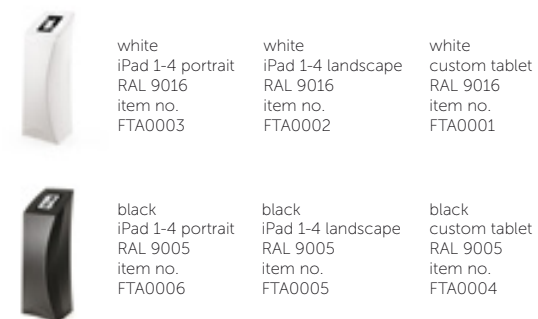

Tablet Tower