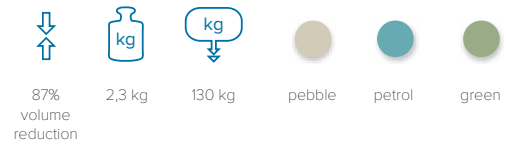

The Pop

Die flux pop sind tolle, kleine Multitasking Boxen. Die Design Hocker eignen sich auch als Beistelltisch und lassen sich mühelos in jede Umgebung integrieren.