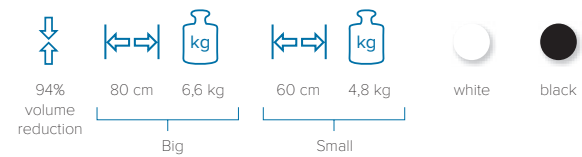

The Flux Coffee

Der flux coffee ist ein genialer Couchtisch für alle Arten von Messen oder Events.

Er passt ideal zum flux chair und ist in 2 Größen erhältlich.

Mit wenigen Handgriffen wird aus ihm ein praktischer Couchtisch.