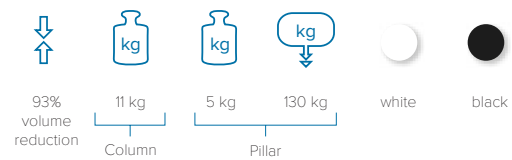

The Column and Pillar

flux column und pillar sind die ersten faltbaren Stehtische und Sitzhocker, die wirklich stabil und dennoch unvergleichlich designt sind.